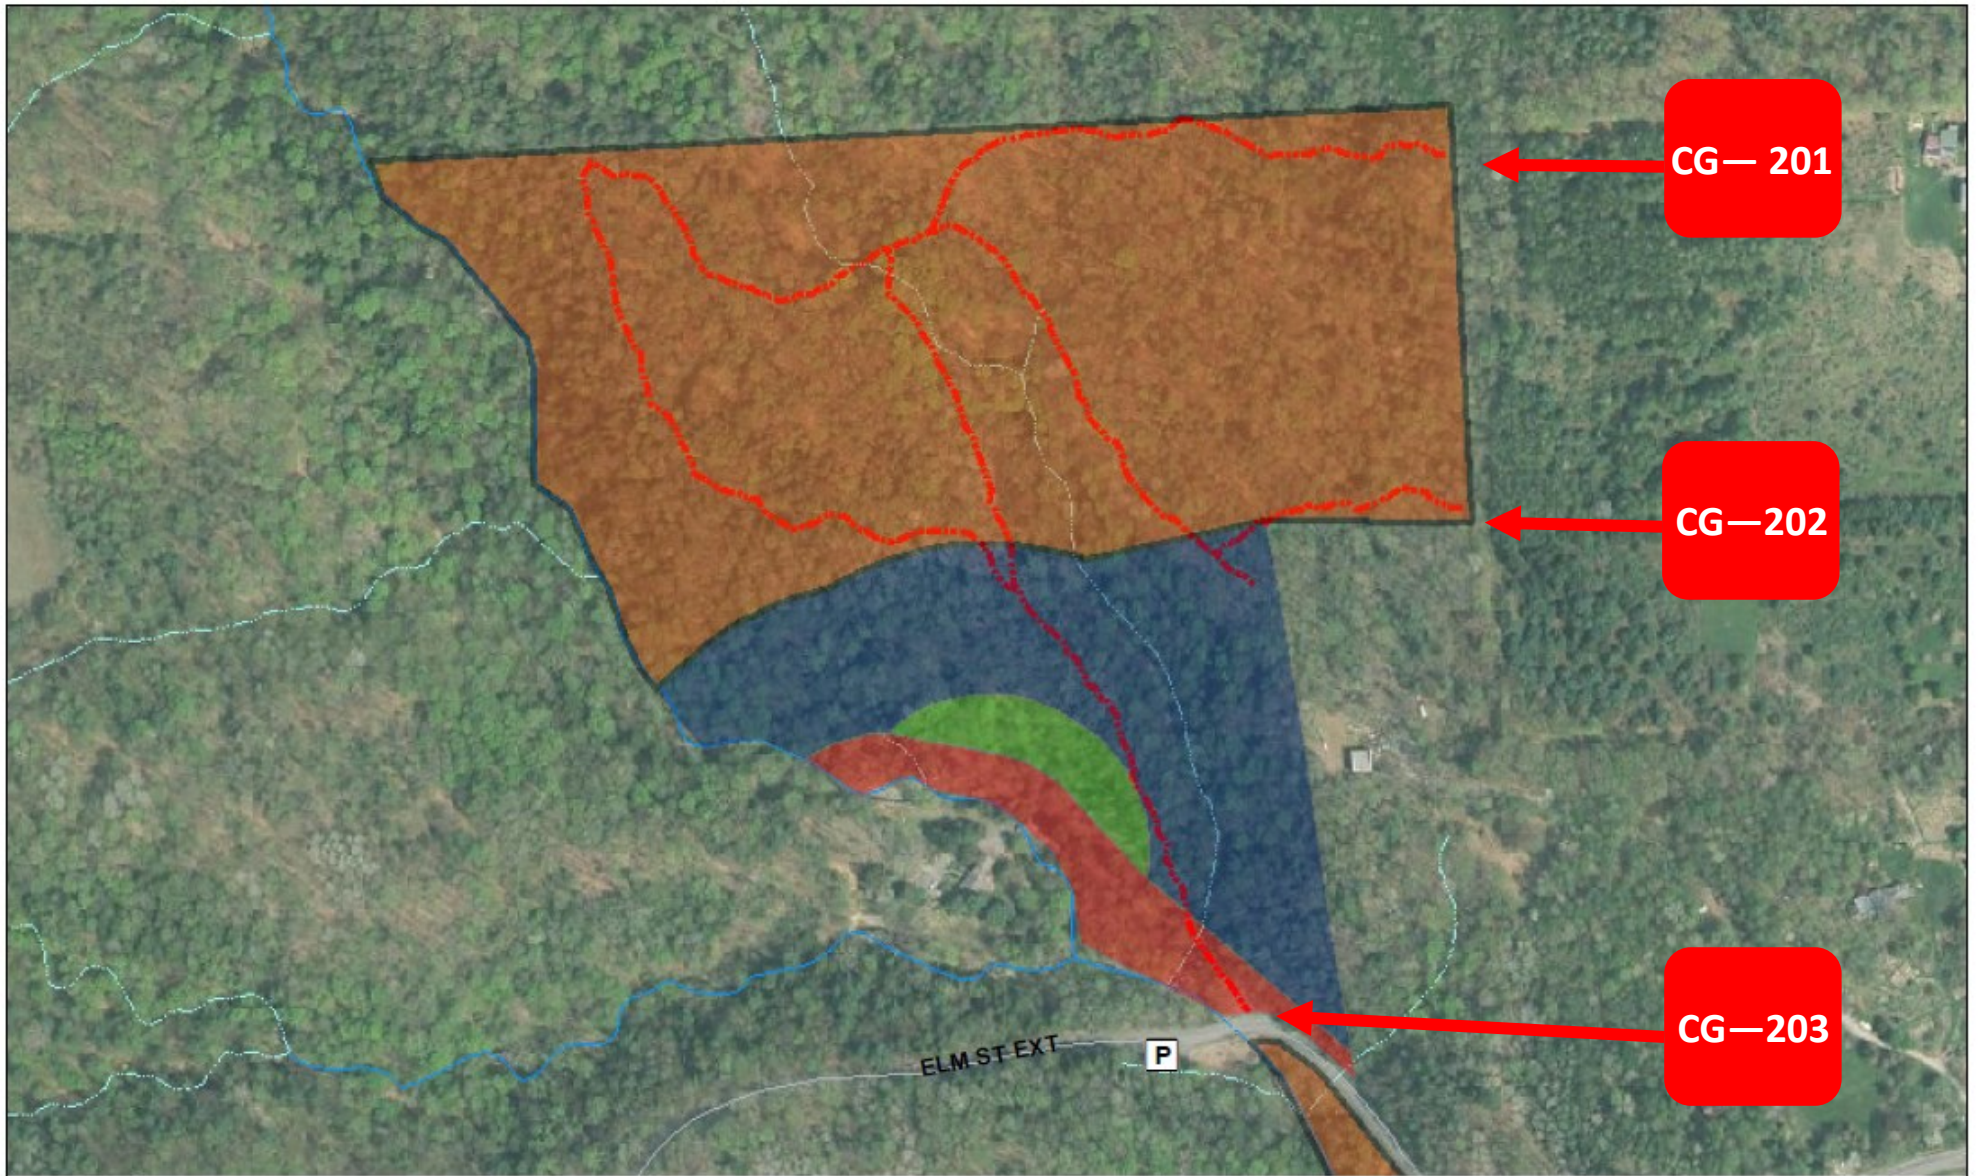

Trailhead Location ID Codes - Coy Glen
DO NOT REPLICATE OR DISTRIBUTE

- P** Parking Areas
- Intermittent Stream
- Perennial Stream

- Natural Areas Trails**
- TrailMark**
- Blue blaze
 - Red blaze
 - Yellow blaze